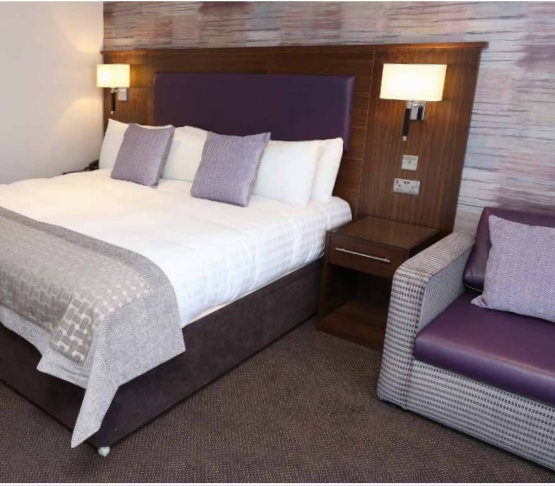

INVERCARSE HOTEL

Stay | Meet | Celebrate | Dine