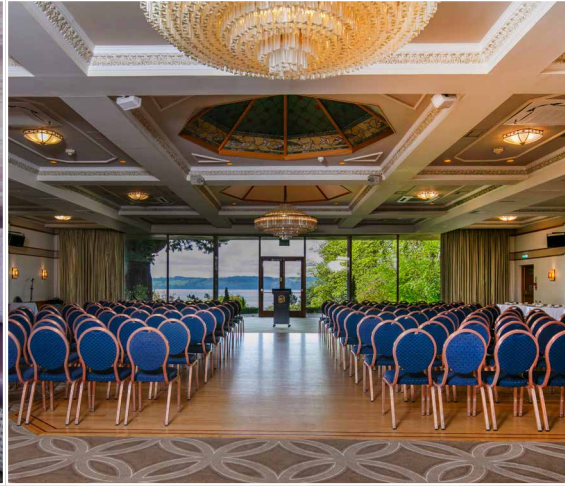

INVERCARSE HOTEL

Stay | Meet | Celebrate | Dine