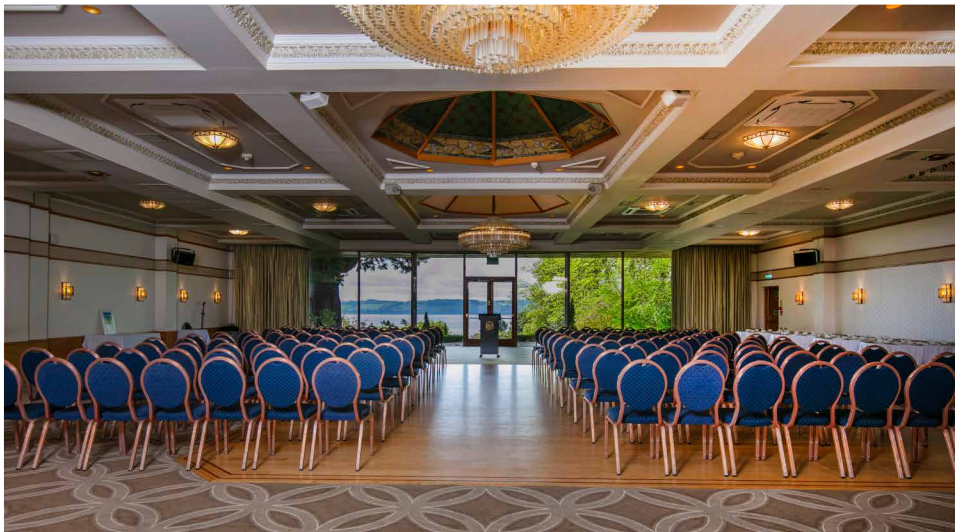

INVERCARSE HOTEL

Stay | Meet | Celebrate | Dine

Meet With a View

Situated in the west end of Dundee – Scotland’s sunniest city! Invercarse Hotel guests enjoy commanding views across manicured gardens and the River Tay.

With over 100 free parking spaces and six electric charging points, guests arrive without the stresses of parking.

Conference and banqueting facilities are combined in a dedicated area and break-out facilities are also available.

All function rooms enjoy natural light, fresh air and beautiful views.

The hotel has 68 bedrooms, dining facilities in the Redwood Restaurant and 24 hour reception.

Meeting & Conference Capacities

Room/Suite	Theatre	Classroom	Boardroom	Reception	Banquet	Dinner/ Dance	Area
Ballroom	350	140	80	350	320	240	350sqm
Craig Suite	80	36	40	80	70	-	60sqm
Scotsraig/ Abercraig	40	20	24	30	24	-	30sqm
McIntosh Patrick	30	18	22	30	24	-	30sqm