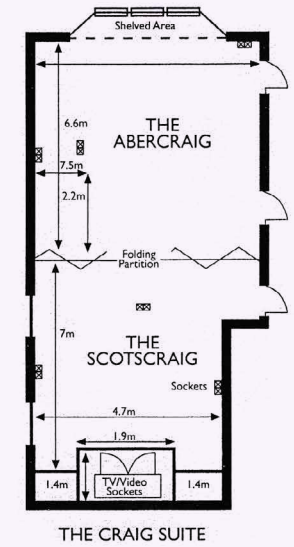

All function rooms enjoy natural light, fresh air and beautiful views.

The hotel has 68 bedrooms, dining facilities in the Redwood Restaurant and 24 hour reception.

Meeting & Conference Capacities

Room/Suite	Theatre	Classroom	Boardroom	Reception	Banquet	Dinner/ Dance	Area
Ballroom	350	140	80	350	320	240	350sqm
Craig Suite	80	36	40	80	70	-	60sqm
Scotsraig/ Abercraig	40	20	24	30	24	-	30sqm
McIntosh Patrick	30	18	22	30	24	-	30sqm