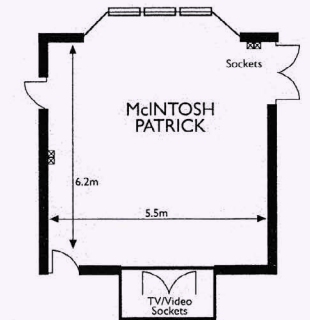

All function rooms enjoy natural light, fresh air and beautiful views.

The hotel has 68 bedrooms, dining facilities in the Redwood Restaurant and 24 hour reception.

Meeting & Conference Capacities

Room/Suite	Theatre	Classroom	Boardroom	Reception	Banquet	Dinner/ Dance	Area
Ballroom	350	140	80	350	320	240	350sqm
Craig Suite	80	36	40	80	70	-	60sqm
Scotsraig/ Abercraig	40	20	24	30	24	-	30sqm
McIntosh Patrick	30	18	22	30	24	-	30sqm