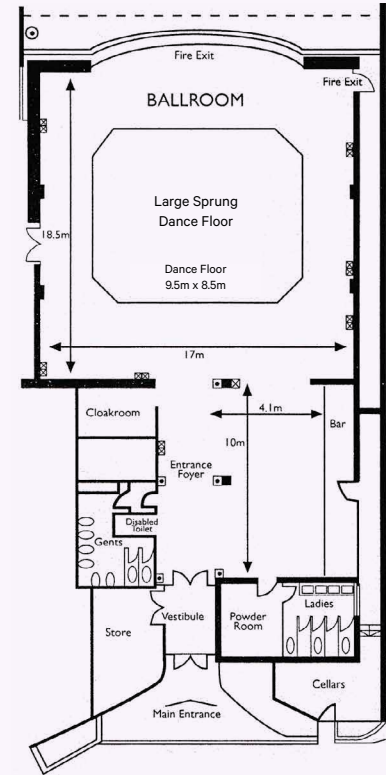

All function rooms enjoy natural light, fresh air and beautiful views.

The hotel has 68 bedrooms, dining facilities in the Redwood Restaurant and 24 hour reception.

Meeting & Conference Capacities

Room/Suite	Theatre	Classroom	Boardroom	Reception	Banquet	Dinner/ Dance	Area
Ballroom	350	140	80	350	320	240	350sqm
Craig Suite	80	36	40	80	70	-	60sqm
Scotsraig/ Abercraig	40	20	24	30	24	-	30sqm
McIntosh Patrick	30	18	22	30	24	-	30sqm