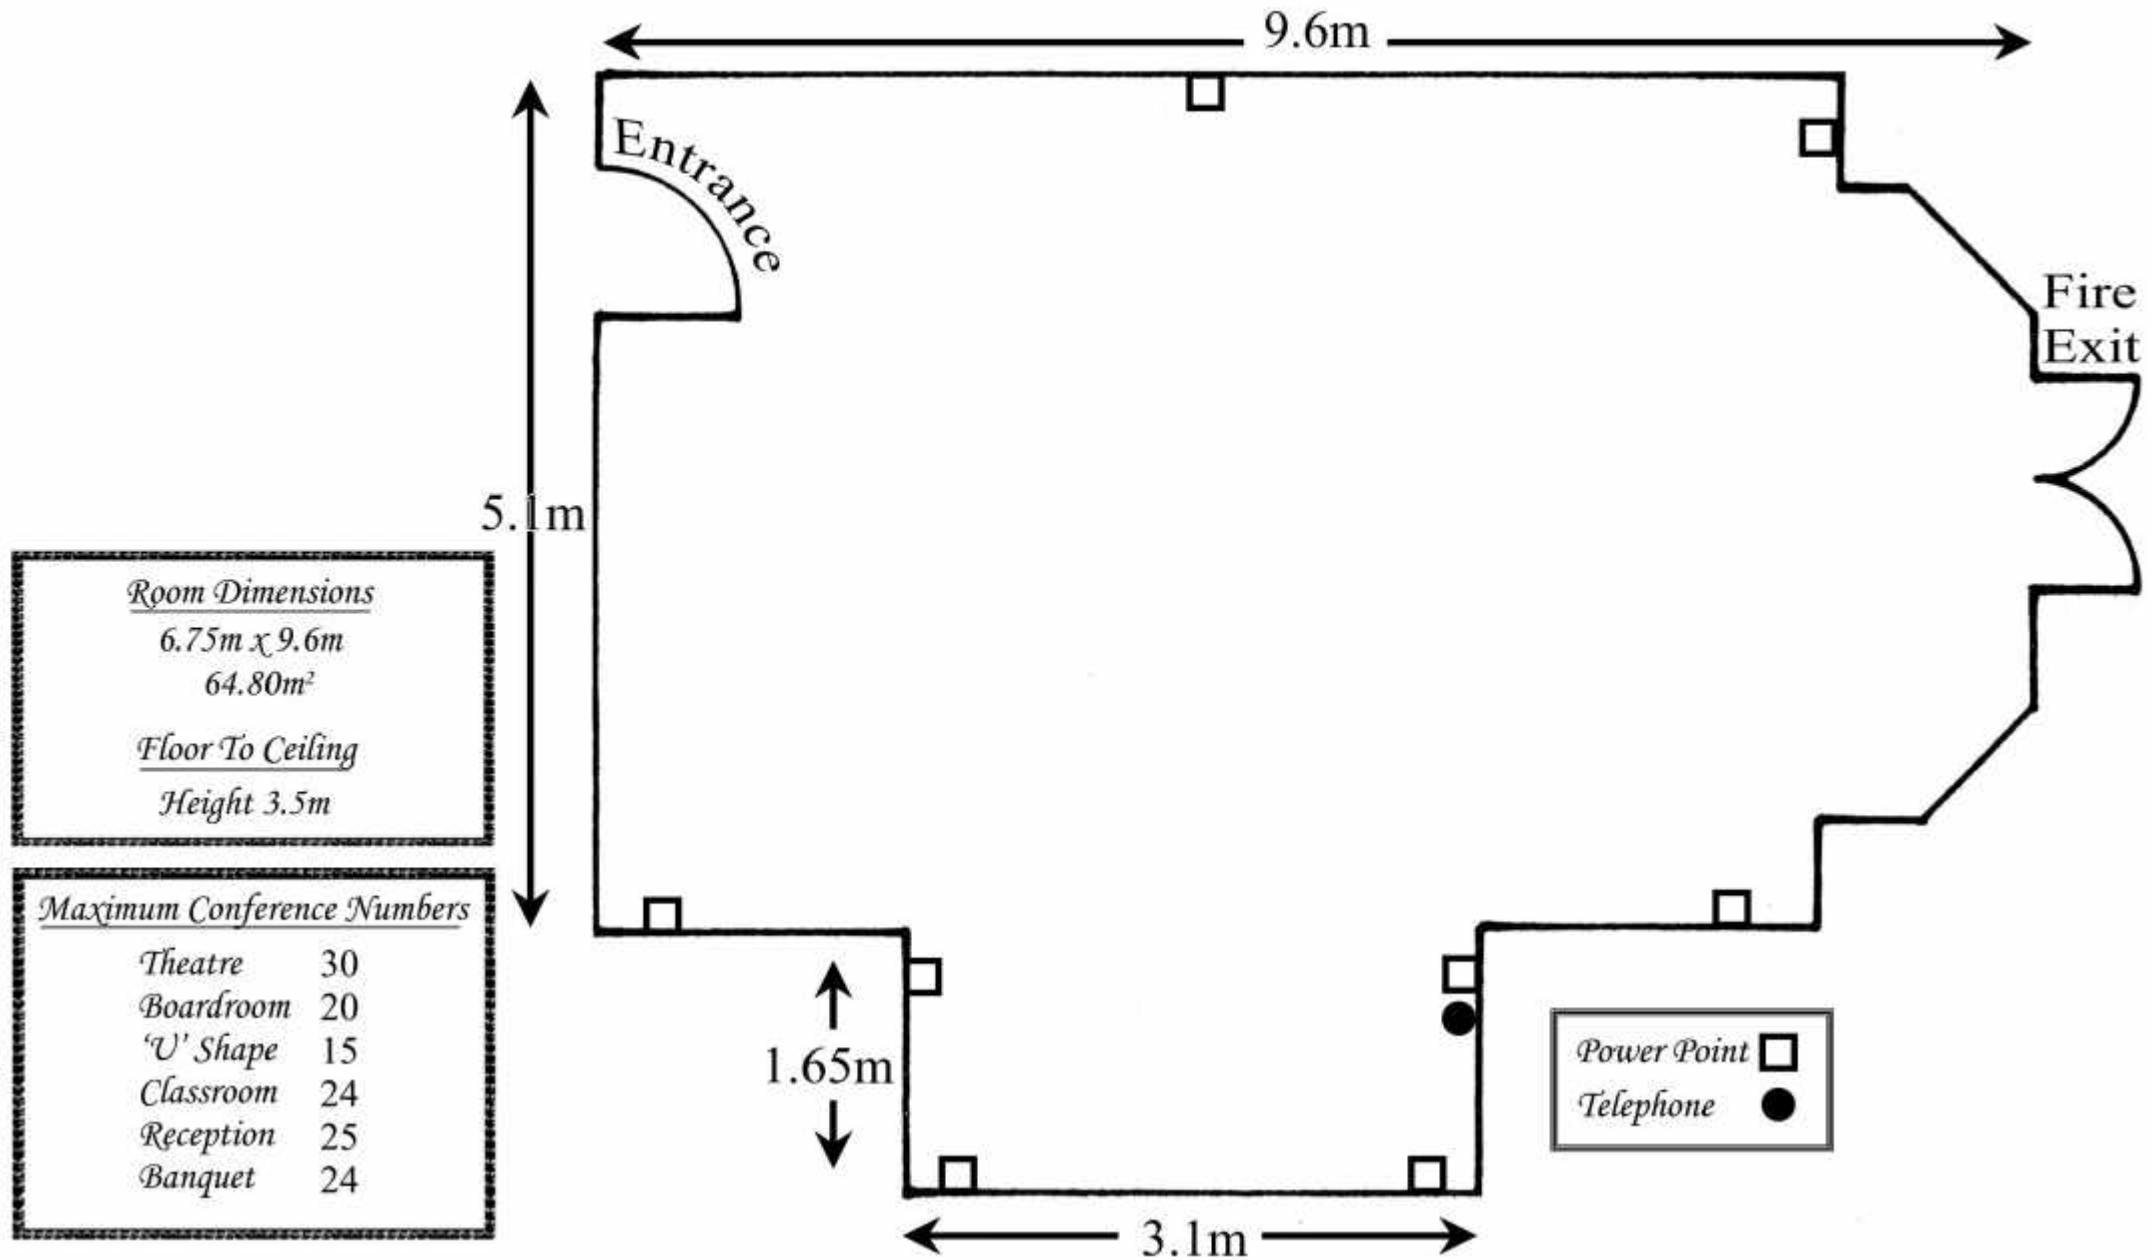

# The Premier Suite & Domino Room

Room	Theatre	Boardroom	'U' Shape	Classroom	Reception	Banquet
Premier Suite	140	80	64	64	130	90
Domino Room	30	20	16	16	30	24
Premier & Domino	180	100	80	80	160	120

Power Point

Telephone

*Room Dimensions*  
25.15m x 7m  
169m<sup>2</sup>

*Floor To Ceiling*  
Height 3.5m

# The Radnor Suite

<u>Room Dimensions</u>	
8.1m x 11m	
89.01m <sup>2</sup>	
<u>Floor To Ceiling</u>	
Height 3.5m	

<u>Maximum Conference Numbers</u>	
Theatre	20
Boardroom	30
'U' Shape	25
Classroom	30
Reception	60