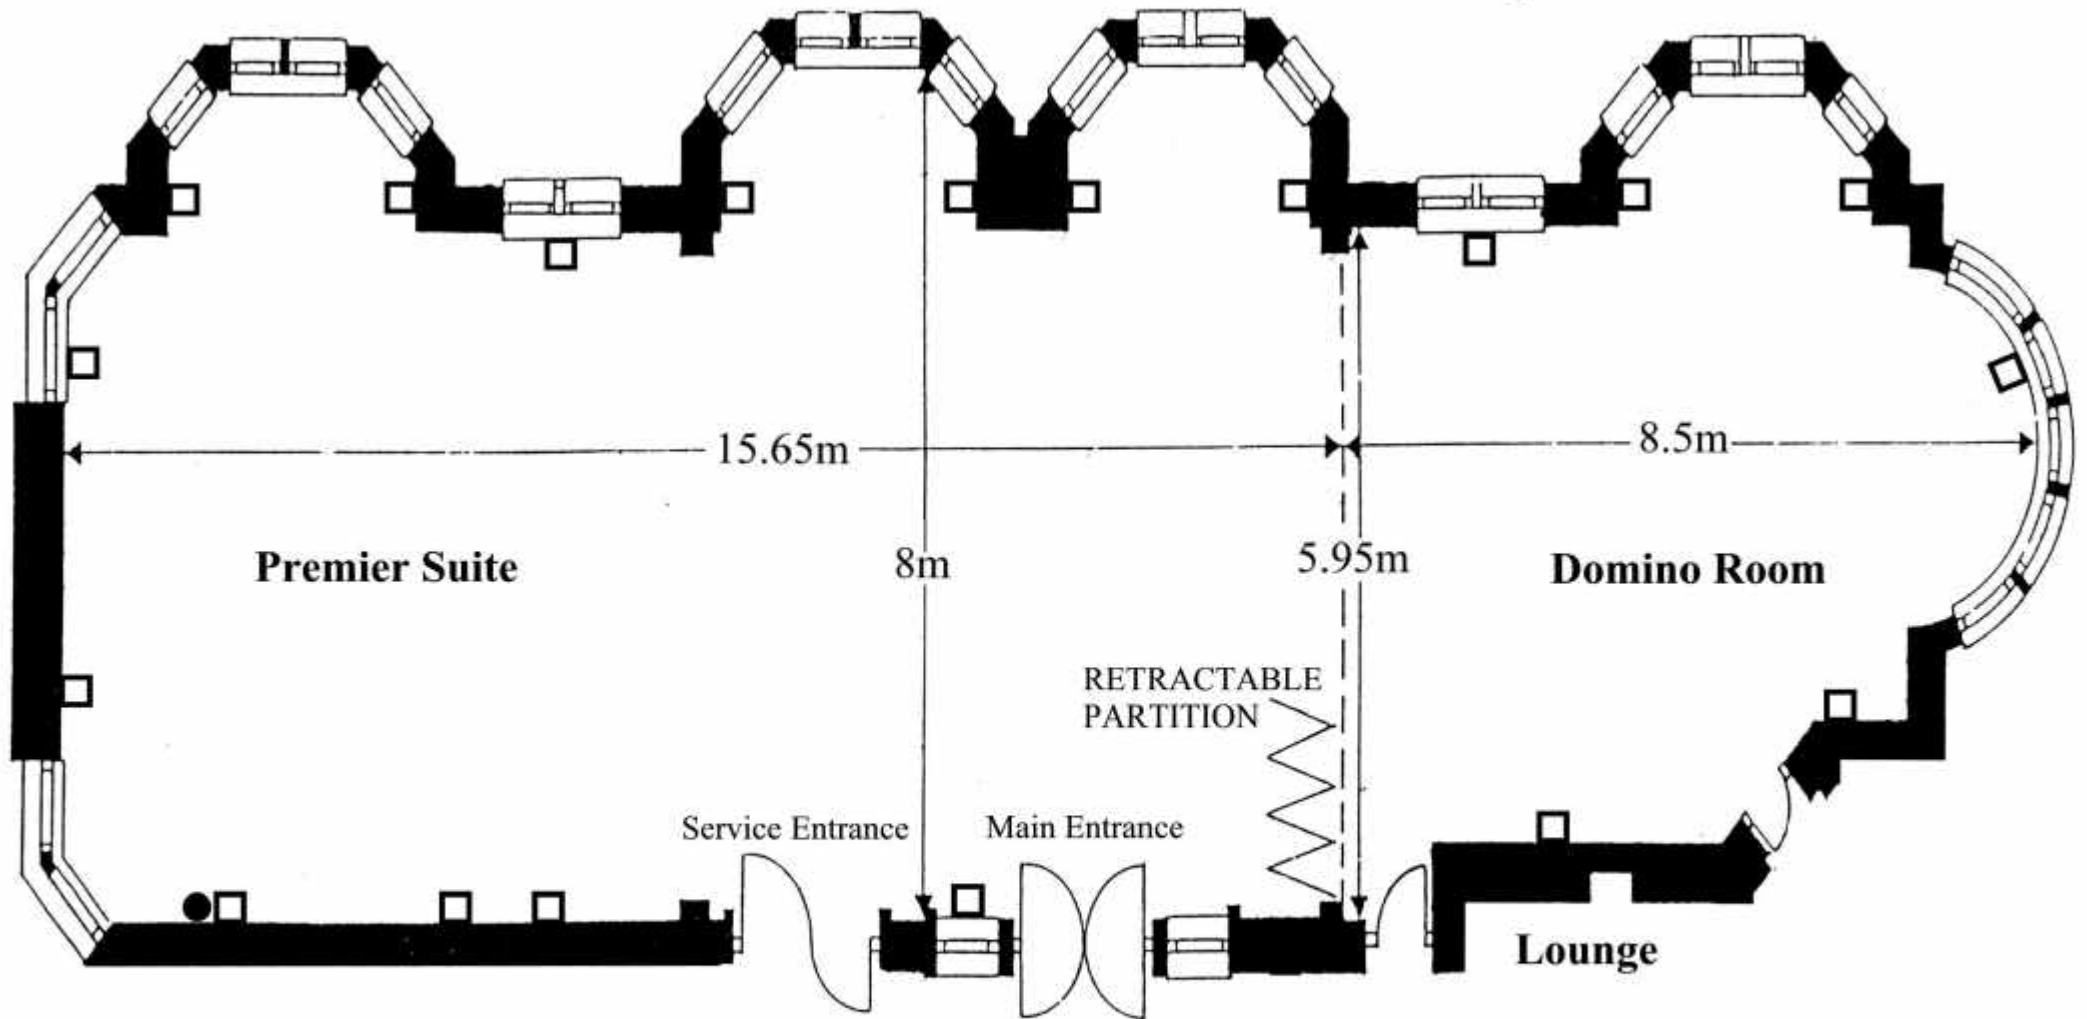

# The Premier Suite & Domino Room

Room	Theatre	Boardroom	'U' Shape	Classroom	Reception	Banquet
Premier Suite	140	80	64	64	130	90
Domino Room	30	20	16	16	30	24
Premier & Domino	180	100	80	80	160	120

Power Point

Telephone

*Room Dimensions*  
25.15m x 7m  
169m<sup>2</sup>

*Floor To Ceiling*  
Height 3.5m

# The Garden Room

# The Radnor Suite

<u>Room Dimensions</u>	
8.1m x 11m	
89.01m <sup>2</sup>	
<u>Floor To Ceiling</u>	
Height 3.5m	

<u>Maximum Conference Numbers</u>	
Theatre	20
Boardroom	30
'U' Shape	25
Classroom	30
Reception	60