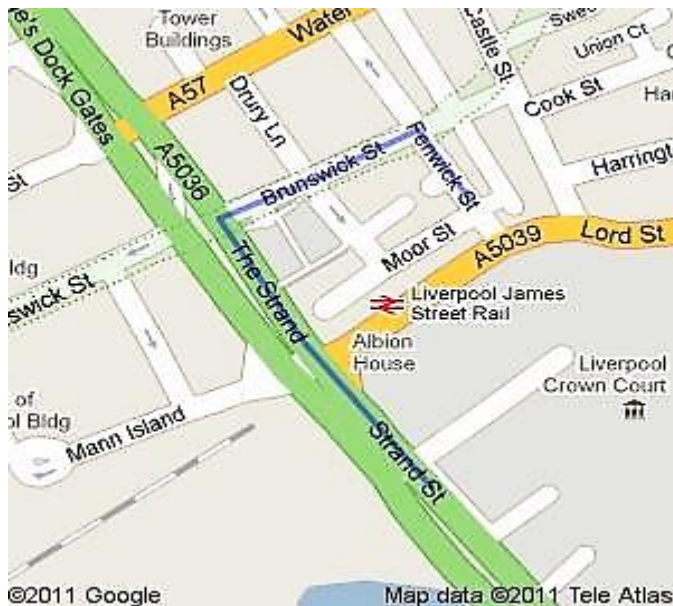

Heywood House Hotel Recommended Parking

QPark LiverpoolONE
35 Strand Street
LiverpoolONE
Liverpool
L1 8LT
Merseyside

Directions to QPark from Heywood House Hotel:

1. Take the 1st left onto Brunswick Street.
2. Turn left at The Strand/A5036 and continue to follow A5036.
3. Get into the right-hand lane as the car park is located in the central reservation, about 200m from the Brunswick turning.
4. Park on Level 4 (or as close as possible), leaving the QPark at the Debenhams exit which will bring you out in the LiverpoolONE shopping centre.
5. Turn left as you are outside of Debenhams building and continue up on Lord Street. Fenwick Street is the 2nd road on the right, opposite the Queen Victoria monument on the left.

Directions to Q Park entering into Liverpool:

1. Follow signs for the Albert Dock that will take you onto The Strand Street.
2. Stay in the right lane (whichever direction you are coming from).
3. As per above follow steps 4 & 5.

Car Park Costs and additional info:

- In order to pre-book your space, please visit <https://www.q-park.co.uk/en-gb/cities/liverpool/liverpool-one/> and follow the instructions to complete your booking by filling all details including your registration number.
- Before you proceed with the payment, please insert the discount code **HHQPLO20** on the discount code box and this will apply the **20%** discount for you. The cost with the discount is **£17.60** per 24 hours.
- Once you reach the car park, the car park barriers will recognise your registration number and give you immediate access.