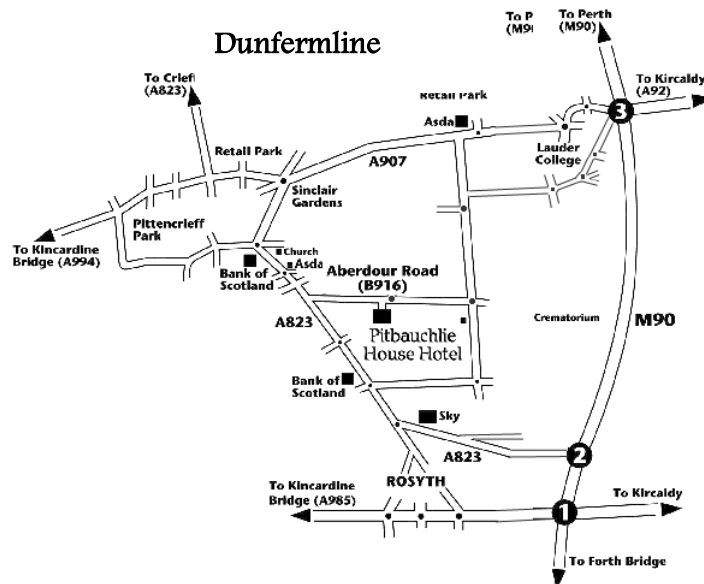

**PITBAUHLIE HOUSE HOTEL
ABERDOUR ROAD, DUNFERMLINE
FIFE, KY11 4PB**

Tel. 01383 722282 Fax. 01383 620738 E-mail info@pitbauchlie.com

From South A (M) 90, Quensferry Crossing

Exit M90 at junction 2 on to the A823, Follow Signs for Town Centre, continue through 2 roundabouts on the A823. Turn right onto Aberdour Road (B916) at traffic lights (Vets Now). We are situated ½ Mile on the right hand side

From North M90 and Kirkcaldy A92

Exit Motorway at junction 3; follow signs for City centre passing through 3 roundabouts, passing Fife College and ASDA. Turn left at traffic lights (Arnold Clark garage on corner) onto Linburn Road. Continue along Linburn Road past 3 roundabouts and turn right at the 4th roundabout onto Aberdour Road, we are situated 1 mile on the left.

From Kincardine Bridge

Follow Signs to Dunfermline (driving through Crossford); continue through town centre to Sinclair Gardens roundabout. Take the third exit down St Margaret's Drive at the roundabout take the second exit onto the A823 St Leonards Street, continue past ASDA. Straight over roundabout through two sets of traffic lights, turn left at third set of traffic lights (Vets Now on left corner) on to Aberdour Road. We are situated ½ mile on the right