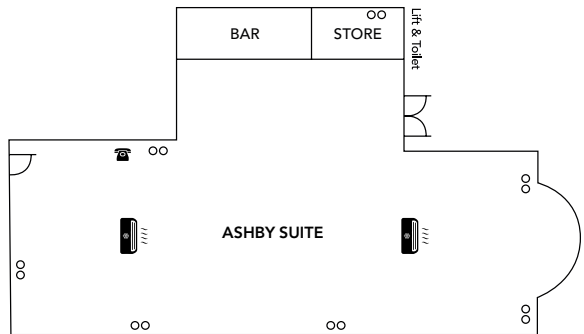

4 CONFERENCE ROOMS

- Complimentary Wifi
- Fax / Photocopier
- LCD Projector & Screen
- HDTV Screen (*Magna only*)
- Flipchart / Whiteboard
- Stationery Box & Pens / Paper
- Water & Conference Sweets

BLABY SUITE Max 90 Theatre Style

ASHBY SUITE Max 50 Theatre Style

BOARDROOM Max 12 Boardroom Style

MAGNA ROOM Max 16 Boardroom Style

KEY

- ○ 13 Amp Sockets
- ☎ Telephone
- ⏏ Air Conditioning
- 🔌 USB Charge Socket

ROOM	Max Length	Max Width	Max Height	Theatre Style	Class Room	Board Room	U Shape	Banquet	Cabaret	Floor	Blackout
Blaby Suite Lower Level	11	10	2.7 Ex Beam	90	48	30	30	80	42	1st	Y
Blaby Suite Upper Level	7.2	3.9	3.9	20	0	14	0	20	12	1st	N
Dance Floor	7	7	3.9	60	15	20	18	40	18	1st	N
Magna Room	7.5	5	3.9	20	10	16	14	0	0	1st	Y
Ashby	11	5.2 - 8.2	3.9	50	20	26	26	60	24	1st	Y
Boardroom	7.5	4.7	3.9	0	0	12	0	0	0	2nd	Y