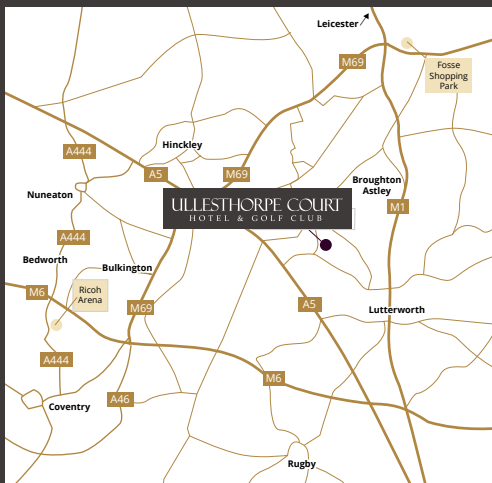

At this point you have joined a dual carriageway and gone up a steep hill, stay in the left hand lane and look for the turning on the left signposted to ULLESTHORPE (B577) and take this turning. Look for and follow the brown tourist information sign on the left as you enter Claybrooke Magna, follow Frolesworth Lane until you reach the T-Junction, take a right turn passing the Scout Camp and you will arrive at the Hotel on your left hand side.

Alternatively should you travel through both Claybrooke Villages, upon exiting Claybrooke Parva, there is a turning to the left signposted Frolesworth and Golf Course, take this turning and we are situated 1/2 mile along this road on the right hand side.

APPROACHING VIA M1 HEADING NORTH/SOUTH

When heading North on the M1 Motorway leave at junction 20 (Lutterworth) and head towards Lutterworth.

Look for and follow the brown tourist information signs leading to the B577 signposted to Bitteswell and ULLESTHORPE, follow this road for approximately 3 miles going through Bitteswell and into Ullesthorpe, drive all the way through the village and just before exiting there is a turning on the right hand side signposted Frolesworth and Golf Course, take this turning and we are situated 1/2 a mile along this road on the right hand side.

Frolesworth Road, Ullesthorpe,
Leicestershire LE17 5BZ

Tel: 01455 209023

Email: events@ullesthorpecourt.co.uk

www.ullesthorpecourt.co.uk

[f](#) ullesthorpecourt

[@](#) bwullesthorpe

[@](#) ullesthorpecourt