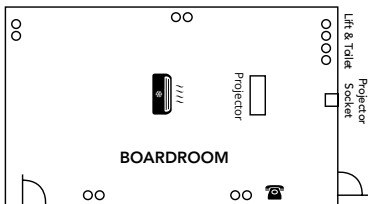

4 CONFERENCE ROOMS

- Complimentary Wifi
- Fax / Photocopier
- LCD Projector & Screen
- HDTV Screen (*Magna only*)
- Flipchart / Whiteboard
- Stationery Box & Pens / Paper
- Water & Conference Sweets

BLABY SUITE Max 90 Theatre Style

ASHBY SUITE Max 50 Theatre Style

BOARDROOM Max 12 Boardroom Style

MAGNA ROOM Max 16 Boardroom Style

KEY

- ○ 13 Amp Sockets
- ☎ Telephone
- ⏏ Air Conditioning
- 🔌 USB Charge Socket

ROOM	Max Length	Max Width	Max Height	Theatre Style	Class Room	Board Room	U Shape	Banquet	Cabaret	Floor	Blackout
Blaby Suite Lower Level	11	10	2.7 Ex Beam	90	48	30	30	80	42	1st	Y
Blaby Suite Upper Level	7.2	3.9	3.9	20	0	14	0	20	12	1st	N
Dance Floor	7	7	3.9	60	15	20	18	40	18	1st	N
Magna Room	7.5	5	3.9	20	10	16	14	0	0	1st	Y
Ashby	11	5.2 - 8.2	3.9	50	20	26	26	60	24	1st	Y
Boardroom	7.5	4.7	3.9	0	0	12	0	0	0	2nd	Y