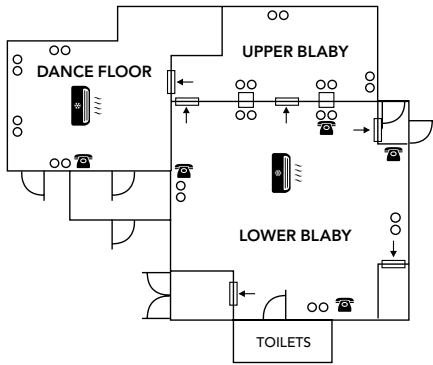

- Leisure and Beauty including
 - Swimming Pool & Jacuzzi
 - Sauna & Steam Room
 - State of the Art Fitness Room
 - Tennis Court
 - Snooker Tables
 - 2 Beauty Treatment Rooms
- 18 Hole Golf Course
 - Par 72, Championship length
 - Signature 9th & 18th holes
 - Excellent practice facilities
 - 20 golf buggies

4 CONFERENCE ROOMS

- Complimentary Wifi
- Fax / Photocopier
- LCD Projector & Screen
- HDTV Screen (*Magna only*)
- Flipchart / Whiteboard
- Stationery Box & Pens / Paper
- Water & Conference Sweets

BLABY SUITE Max 90 Theatre Style

ASHBY SUITE Max 50 Theatre Style

BOARDROOM Max 12 Boardroom Style

MAGNA ROOM Max 16 Boardroom Style

KEY

- ○ 13 Amp Sockets
- ☎ Telephone
- ⏏ Air Conditioning
- 🔌 USB Charge Socket

ROOM	Max Length	Max Width	Max Height	Theatre Style	Class Room	Board Room	U Shape	Banquet	Cabaret	Floor	Blackout
Blaby Suite Lower Level	11	10	2.7 Ex Beam	90	48	30	30	80	42	1st	Y
Blaby Suite Upper Level	7.2	3.9	3.9	20	0	14	0	20	12	1st	N
Dance Floor	7	7	3.9	60	15	20	18	40	18	1st	N
Magna Room	7.5	5	3.9	20	10	16	14	0	0	1st	Y
Ashby	11	5.2 - 8.2	3.9	50	20	26	26	60	24	1st	Y
Boardroom	7.5	4.7	3.9	0	0	12	0	0	0	2nd	Y