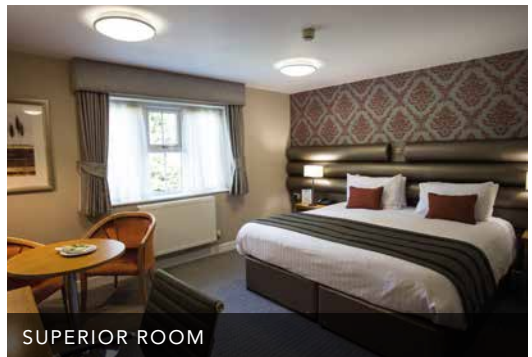

HOTEL FACILITIES

- Free Car Parking
- Free High Speed Wifi
- Electric Car Charging Points
- Restaurant
- Hotel Bar & Golf Bar
- Outdoor (Summer) Terrace
- 4 Meeting Rooms