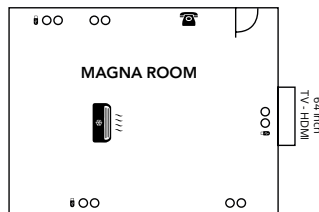

4 CONFERENCE ROOMS

- Complimentary Wifi
- Fax / Photocopier
- LCD Projector & Screen
- HDTV Screen (*Magna only*)
- Flipchart / Whiteboard
- Stationery Box & Pens / Paper
- Water & Conference Sweets

BLABY SUITE Max 90 Theatre Style

ASHBY SUITE Max 50 Theatre Style

BOARDROOM Max 12 Boardroom Style

MAGNA ROOM Max 16 Boardroom Style

KEY

- ○ 13 Amp Sockets
- ☎ Telephone
- ⏏ Air Conditioning
- 🔌 USB Charge Socket

ROOM	Max Length	Max Width	Max Height	Theatre Style	Class Room	Board Room	U Shape	Banquet	Cabaret	Floor	Blackout
Blaby Suite Lower Level	11	10	2.7 Ex Beam	90	48	30	30	80	42	1st	Y
Blaby Suite Upper Level	7.2	3.9	3.9	20	0	14	0	20	12	1st	N
Dance Floor	7	7	3.9	60	15	20	18	40	18	1st	N
Magna Room	7.5	5	3.9	20	10	16	14	0	0	1st	Y
Ashby	11	5.2 - 8.2	3.9	50	20	26	26	60	24	1st	Y
Boardroom	7.5	4.7	3.9	0	0	12	0	0	0	2nd	Y